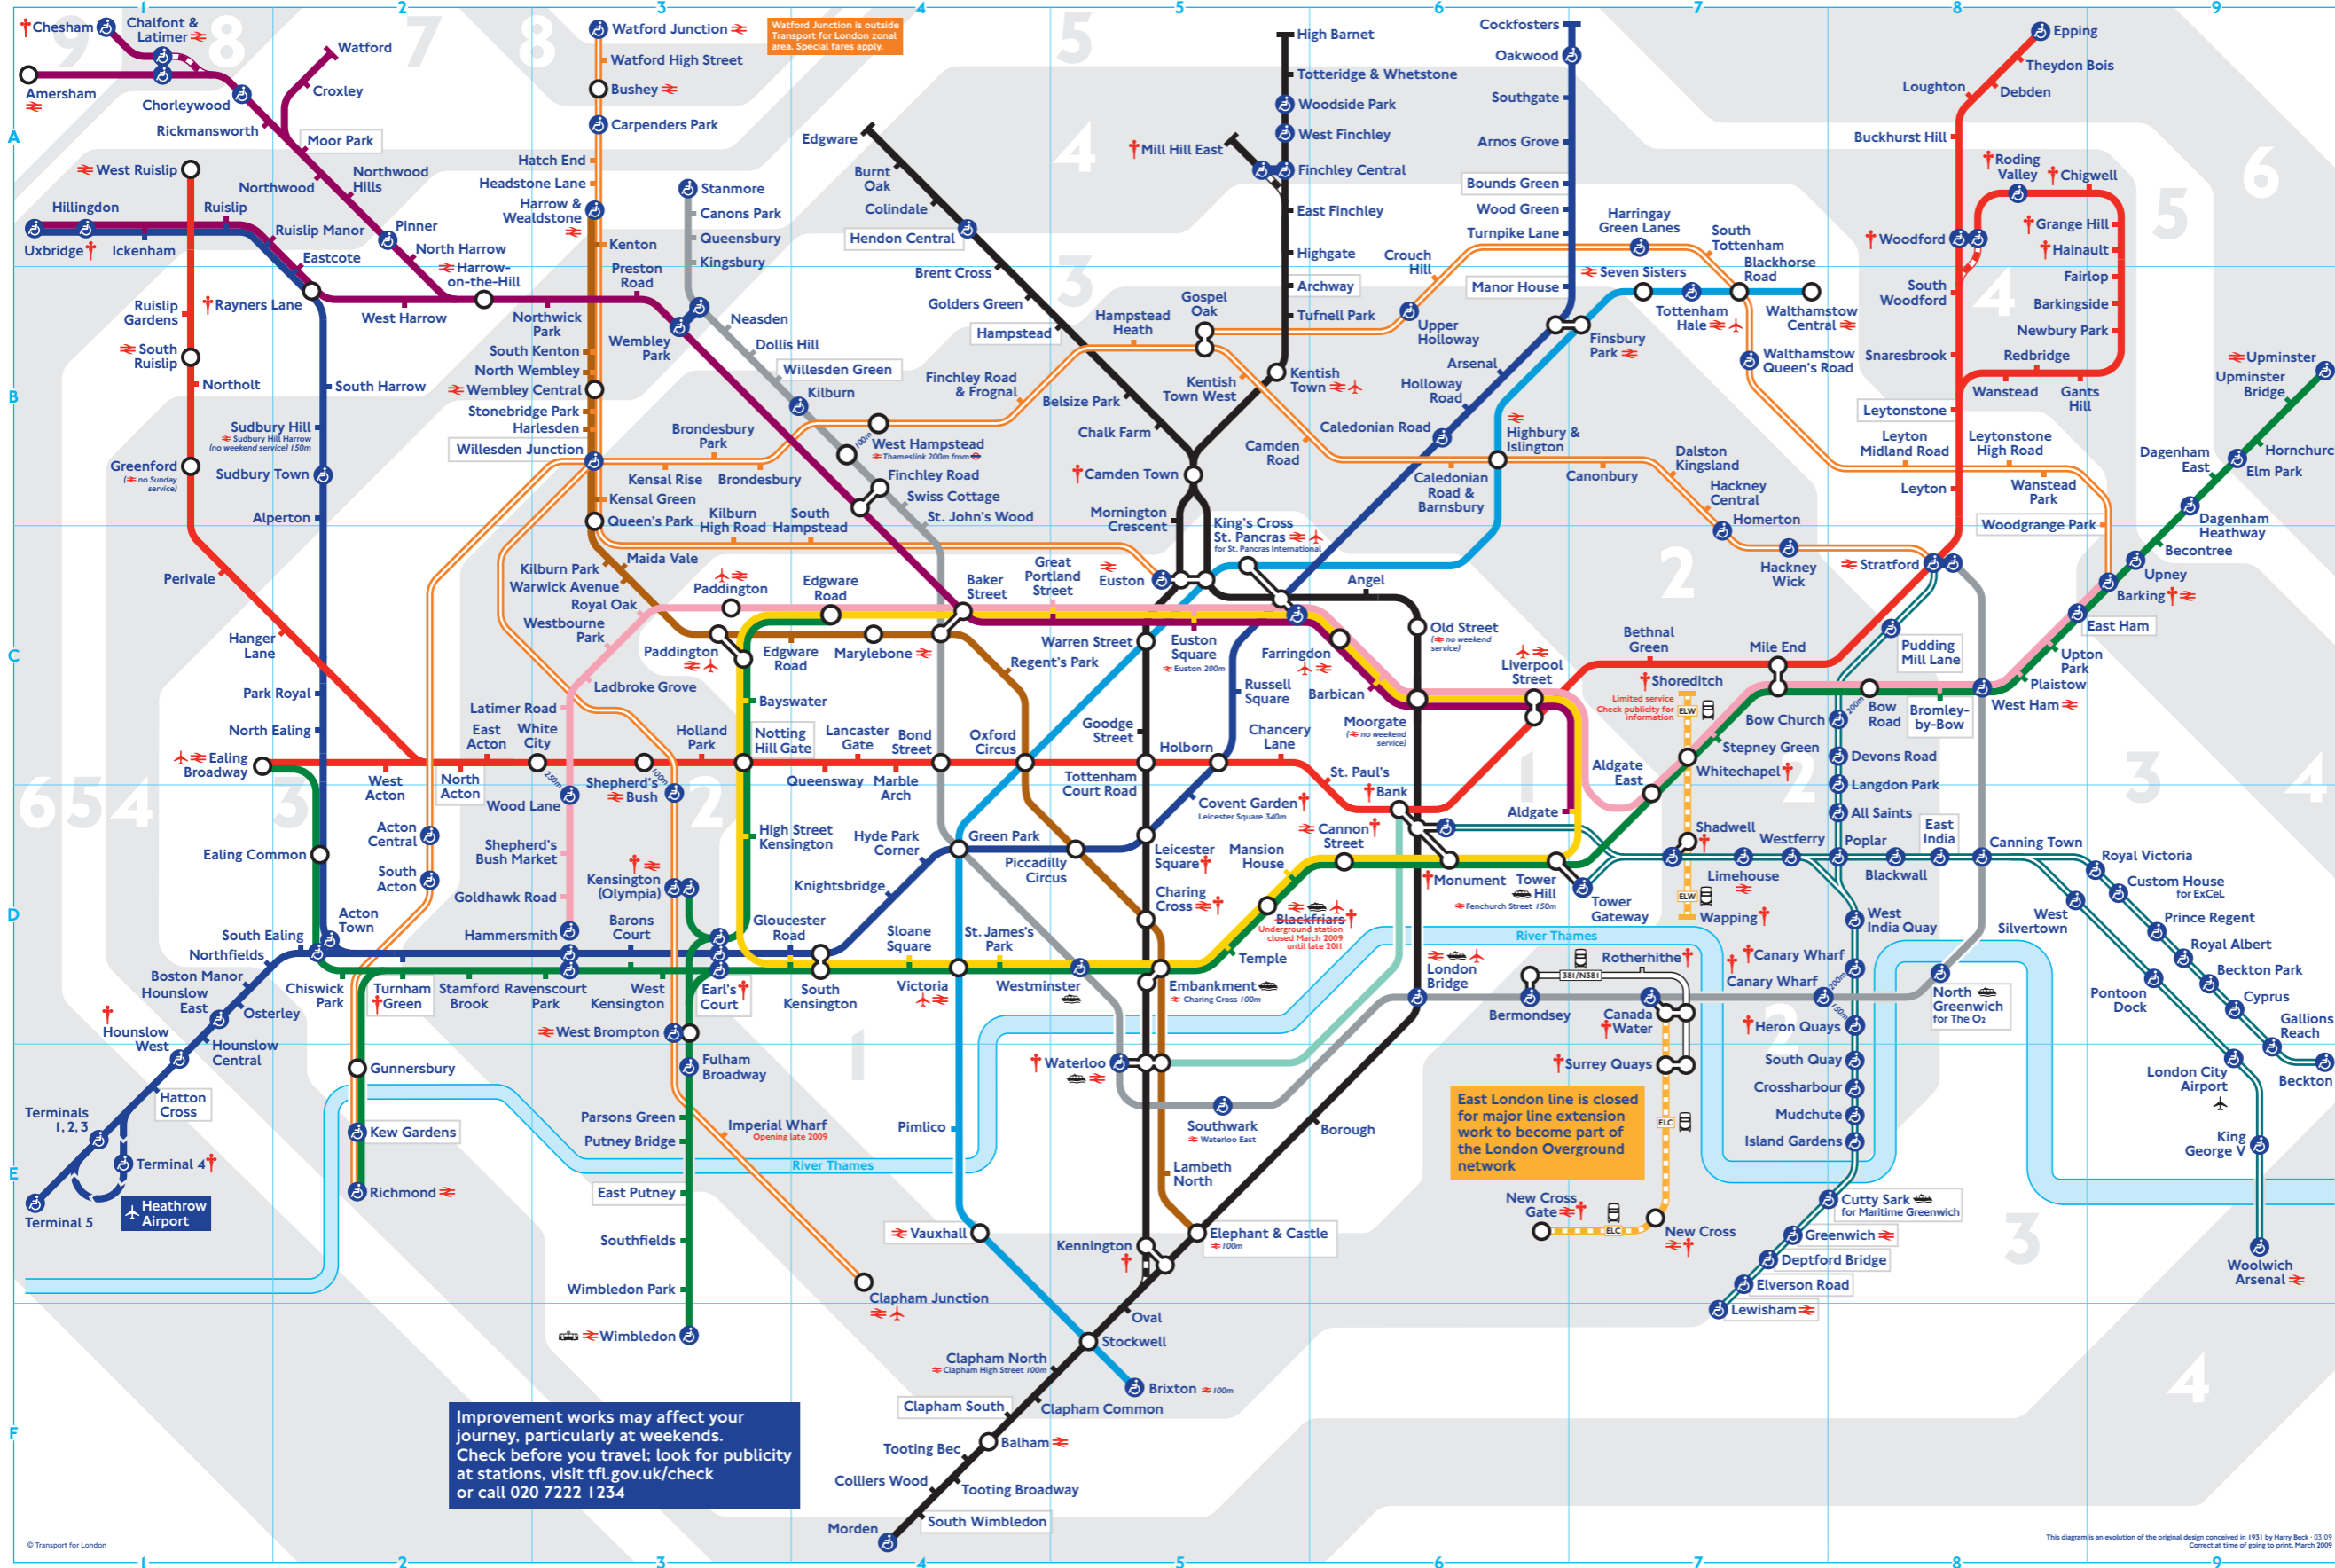

Tube Map

Key to lines † Check before you travel

- Bakerloo** No special arrangements.
- Central** The service between Woodford - Hainault operates until approximately 2400. There is major escalator work at Bank and Monument stations. Please see information below.
- Circle** Cannon Street open until 2100 Mondays to Fridays. Open Saturdays 0730 to 1930. Closed Sundays. Blackfriars Underground station is closed until late 2011.
- District** Cannon Street open until 2100 Mondays to Fridays. Open Saturdays 0730 to 1930. Closed Sundays. Earl's Court - Kensington (Olympia) 0700 to 2345 Mondays to Saturdays, 0800 to 2345 Sundays. Turnham Green is also served by Piccadilly line trains early mornings and late evenings. Blackfriars Underground station is closed until late 2011.
- East London** The East London line is closed. Use replacement buses or alternative Tube, bus and DLR routes via zone 2.
- Hammersmith & City** No service Whitechapel - Barking early morning or late evening Mondays to Saturdays or all day Sundays.
- Jubilee** There is step free interchange between Canary Wharf Underground and DLR stations and Heron Quays DLR station at street level.
- Metropolitan** For Chesham, change at Chalfont & Latimer on most trains.
- Northern** Except during weekday peak hours, all trains to/from Morden run via Bank - for the Charing Cross branch, change at Kennington. For journeys to and from Mill Hill East at off-peak times, change at Finchley Central. On Sundays between 1300 and 1700, Camden Town is open for interchange and exit only. There is major escalator work at Bank and Monument stations. Please see information below.
- Piccadilly** No service Uxbridge - Rayners Lane in the early mornings. Heathrow Terminal 4 station open Mondays to Saturdays until 2345 only. Sundays until 2315. Trains via Terminal 4 may stop there for up to 8 minutes before continuing to Terminals 1, 2, 3. Turnham Green is served by Piccadilly line trains early mornings and late evenings. Avoid the crowds at Covent Garden station by taking a short walk there from nearby Holborn (9 minutes), Leicester Square (6 minutes) or Charing Cross (11 minutes walk). Hounslow West is step-free for wheelchair users only.
- Victoria** No special arrangements.
- Waterloo & City** Mondays - Fridays 0615-2148. Saturdays 0800-1830. Closed Sundays and public holidays.
- Overground** No special arrangements.
- DLR** No special arrangements.