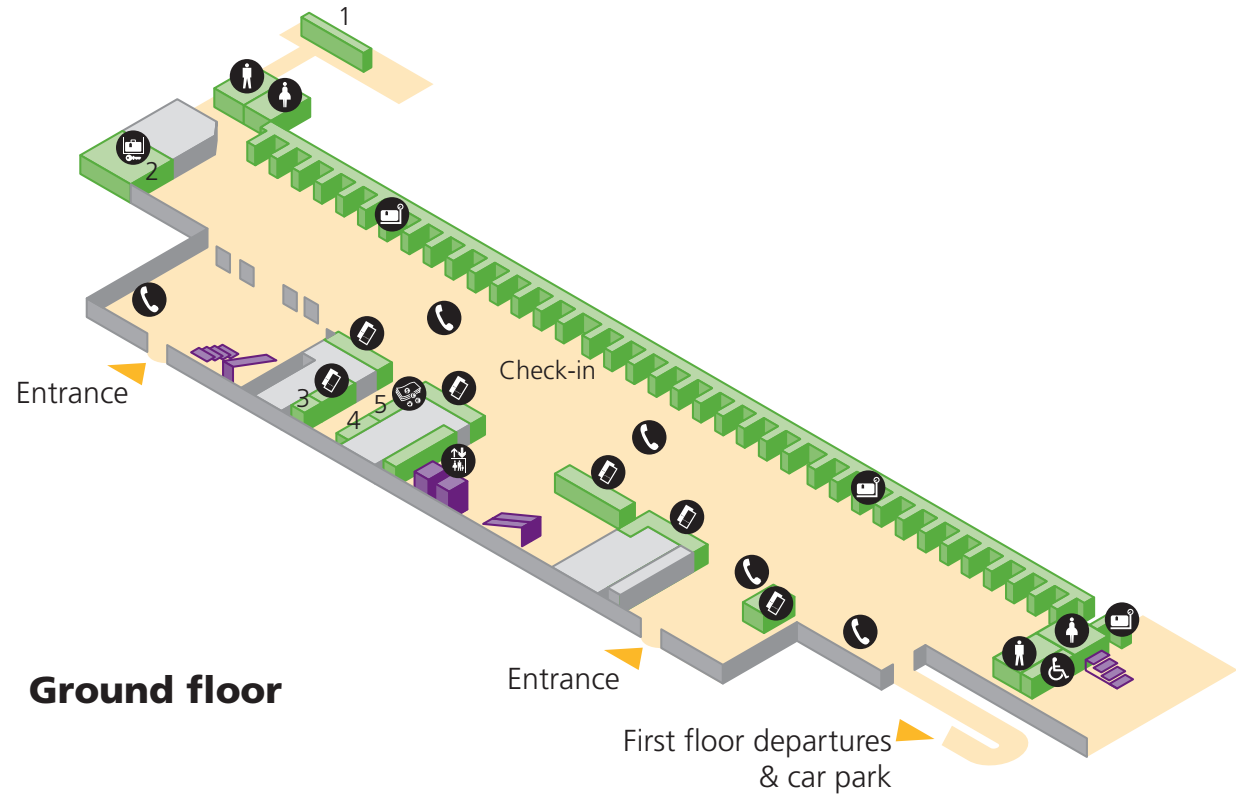

# Terminal 2 - Check-in

Public areas

## Services

-  Accessible toilet
-  Check-in
-  Left luggage
-  Lift
-  Telephone
-  Ticket sales
-  Toilet men
-  Toilet women
-  1 Desk X
-  2 Excess baggage/Left luggage
-  3 VAT returns
-  4 Sky Diamond
-  5 ICE bureau de change

# Terminal 2 - Arrivals

- Public areas
- Passenger areas

# Terminal 2 - Departures

Passenger areas