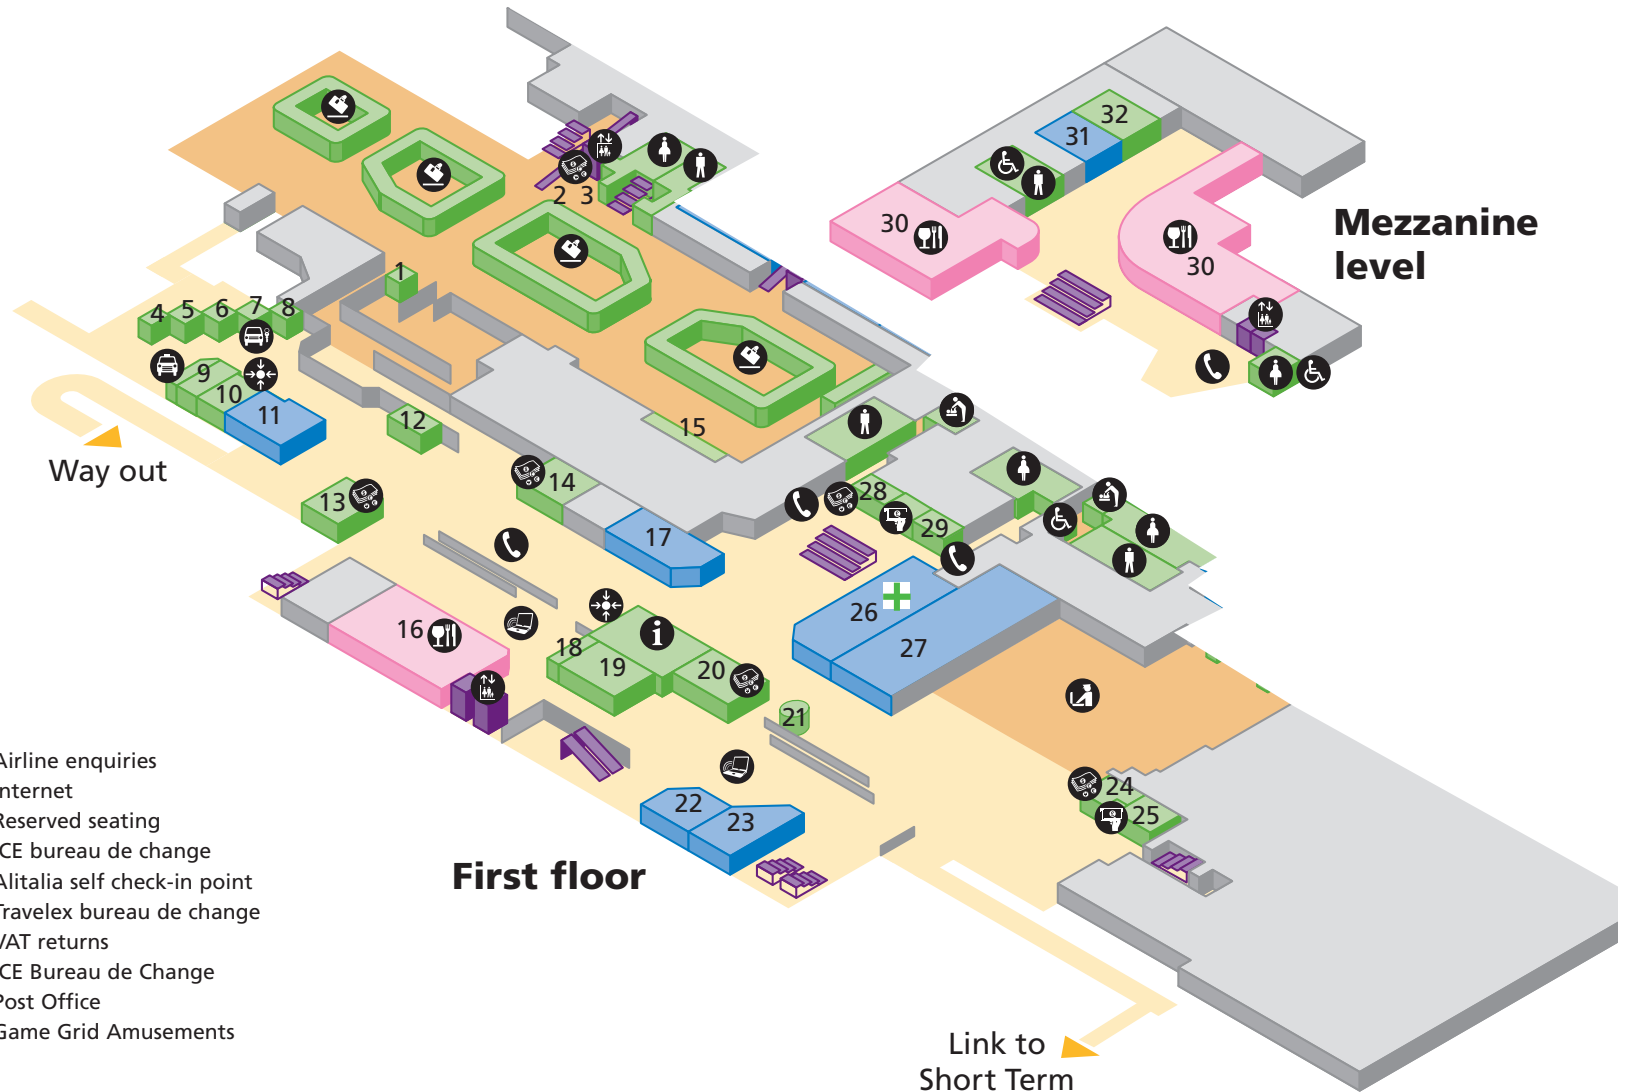

# Terminal 2 - Check-in

Public areas

# Terminal 2 - Arrivals

- Public areas
- Passenger areas

## Shopping & restaurants

- 11 WHSmith
- 16 Costa Coffee
- 17 Whittard Of Chelsea
- 22 Tie Rack
- 23 Body Shop
- 26 Boots
- 27 WHSmith
- 30 J D Wetherspoon Restaurant
- 31 Ladbrokes

## Shopping & restaurants

-  1 Harrods
-  2 World Duty Free
-  4 Dixons
-  7 The Perfume Gallery
-  8 WHSmith Books
-  9 Gassan Diamonds
-  10 Swarovski
-  11 Sunglass Hut
-  13 Rolling Luggage / Tumi
-  14 Tie Rack
-  15 Naturally Cashmere
-  18 The Pen Shop
-  19 Glorious Britain
-  20 Thomas Pink
-  22 Barbour
-  23 World of Whiskies
-  24 Austin Reed
-  25 Timberland
-  26 HMV
-  27 Boots 
-  28 Best Of The Best
-  29 Caviar House and Prunier Seafood Bar
-  30 Caviar House and Prunier
-  32 Hamleys
-  33 Burberry
-  34 Bally
-  35 Sunglass Hut Boutique
-  36 World Duty Free
-  37 J D Wetherspoon (Mezzanine level)
-  38 Caffè Nero (Mezzanine level)
-  39 EstCaffe (Mezzanine level)