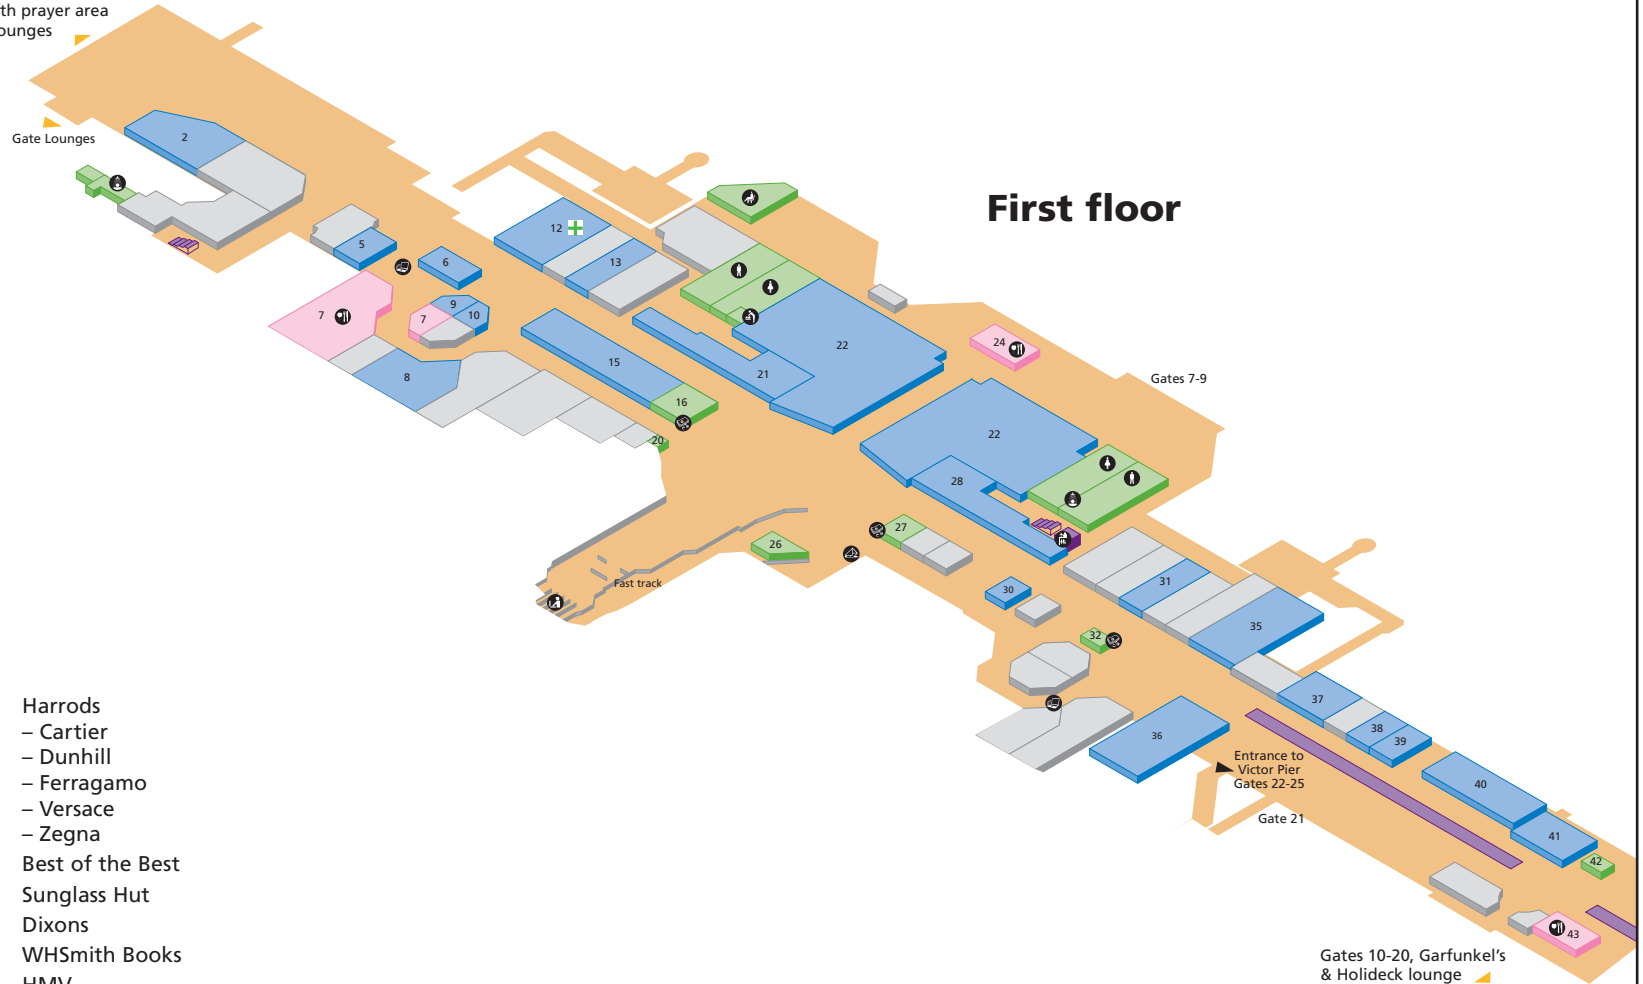

Terminal 4 - Departures

- Public areas
- Passenger areas

Services

- Accessible toilet
- Airline lounge
- Babycare
- Bureau de change
- Lift
- Postbox
- Restaurant / Café / Pub
- Shower
- Toilet men
- Toilet women
- Wireless hotspot
- 16 American Express bureau de change
- 20 Security desk
- 26 VAT returns
- 27 Travelex bureau de change
- 32 American Express bureau de change
- 42 Internet

Shopping & restaurants

■ 2 WHSmith (sandwiches & snacks) ■ 5 Chocolate Box ■ 6 Sunglass Hut ■ 7 J D Wetherspoon – Bar ■ 8 JD Sports ■ 9 Tumi ■ 10 Tie Rack ■ 12 Boots + (sandwiches & snacks) ■ 13 Thomas Pink ■ 15 Harrods ■ 21 Harrods – Loewe & Valentino – Mont Blanc ■ 22 World Duty Free ■ 24 Costa Coffee	■ 28 Harrods – Cartier – Dunhill – Ferragamo – Versace – Zegna ■ 30 Best of the Best ■ 31 Sunglass Hut ■ 35 Dixons ■ 36 WHSmith Books ■ 37 HMV ■ 38 Rolling Luggage ■ 39 Mulberry ■ 40 WHSmith ■ 41 Escada ■ 43 Starbucks

Gate 1-6
AMT Coffee, Internet,
Multi faith prayer area
& Gate lounges

First floor