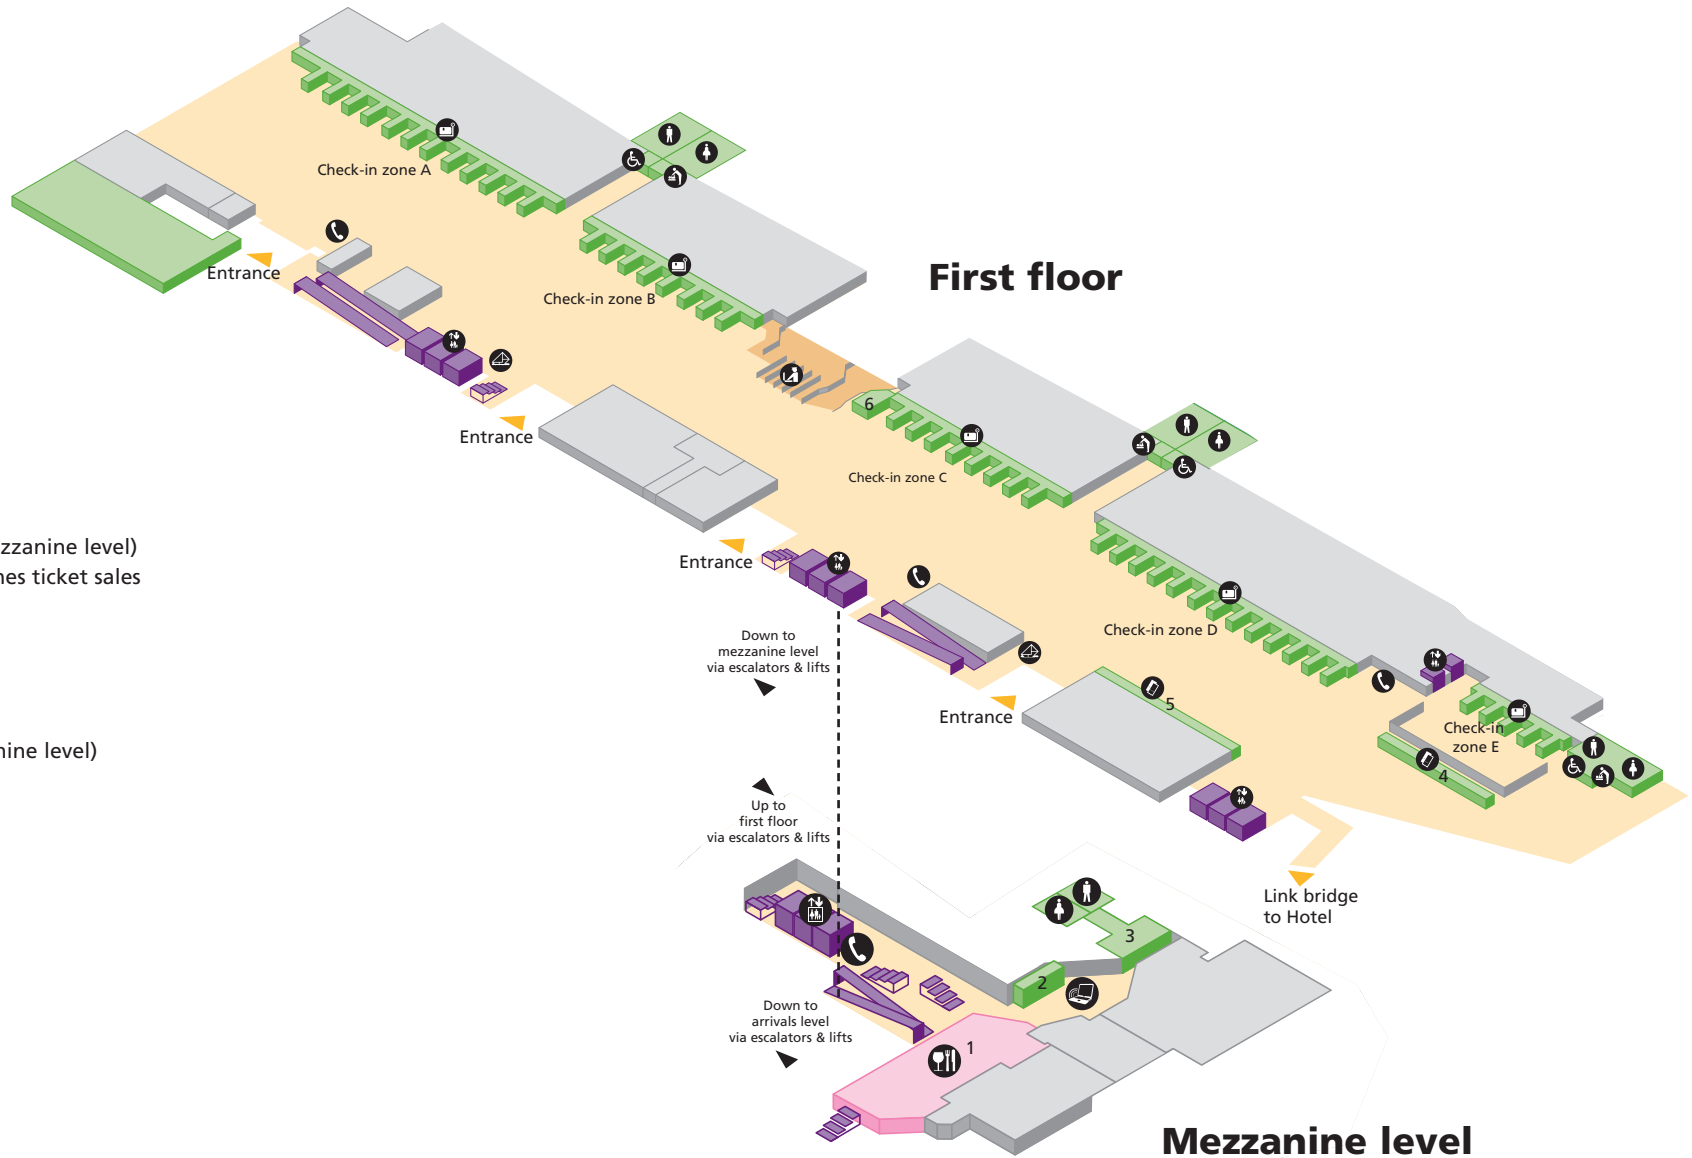

Terminal 4 - Check-in and mezzanine level

- Public areas
- Passenger areas

Services

-  Accessible toilet
-  Babycare
-  Check-in
-  Lift
-  Postbox
-  Restaurant / Café / Pub
-  Security
-  Telephone
-  Tickets
-  Toilet men
-  Toilet women
-  Internet (Mezzanine level)
-  Yotel (24 hour hotel rooms, Mezzanine level)
-  Delta Airlines/Continental Airlines ticket sales
-  Airline ticket sales
-  VAT returns

Shopping & restaurants

-  1 J D Wetherspoon – Bar (Mezzanine level)

Terminal 4 - Arrivals & mezzanine level

- Public areas
- Passenger areas

Services

-  Accessible toilet
-  Babycare
-  Restaurant / Café / Pub
-  Baggage enquiries
-  Baggage reclaim
-  Bureau de change
-  Cash machines
-  Information
-  Lift
-  Meeting point/MeetMe service
-  Shower
-  Taxi
-  Ticket sales
-  Toilet men
-  Toilet women
-  Wireless hotspot
-  Internet (Mezzanine level)
-  Yotel (24 hour hotel rooms, Mezzanine level)
-  BA baggage enquiries
-  Baggage enquiries
-  Excess baggage/left luggage
-  Taxi information
-  Sky Diamond
-  British Hotel Reservation Centre (BHRC)
-  BAA information desk
-  Meeting point/MeetMe service
-  American Express bureau de change

Shopping & restaurants

-  1 J D Wetherspoon – Bar (Mezzanine level)
-  22 WHSmith
-  26 World Duty Free (Arrivals only)
-  27 Starbucks

Terminal 4 - Departures

- Public areas
- Passenger areas

Services

- Accessible toilet
- Airline lounge
- Babycare
- Bureau de change
- Lift
- Postbox
- Restaurant / Café / Pub
- Shower
- Toilet men
- Toilet women
- Wireless hotspot
- 16 American Express bureau de change
- 20 Security desk
- 26 VAT returns
- 27 Travelex bureau de change
- 32 American Express bureau de change
- 42 Internet

Gate 1-6
AMT Coffee, Internet,
Multi faith prayer area
& Gate lounges

First floor